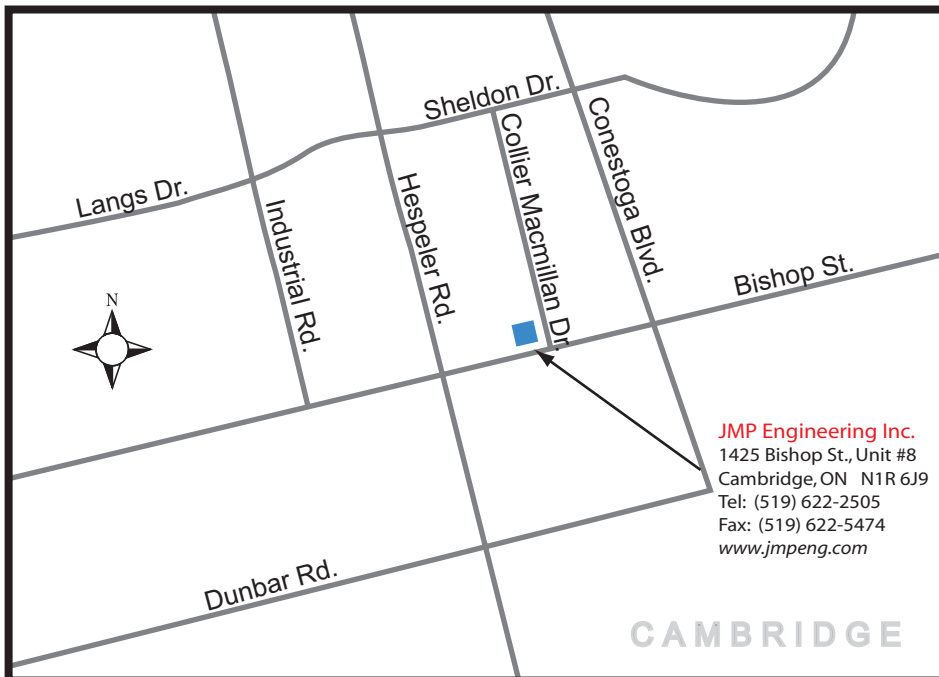

Map to JMP Engineering Inc. - Cambridge Branch

Directions from Toronto:

- From Highway 401 westbound
- Exit in Cambridge at Hespeler Road
- Turn left onto Bishop Street
- Turn left into the business plaza after the shopping plaza on left
- Unit 8 is directly ahead

Directions from London:

- From Highway 401 eastbound
- Exit in Cambridge at Hespeler Road
- Turn left onto Bishop Street
- Turn left into the business plaza after the shopping plaza on left
- Unit 8 is directly ahead