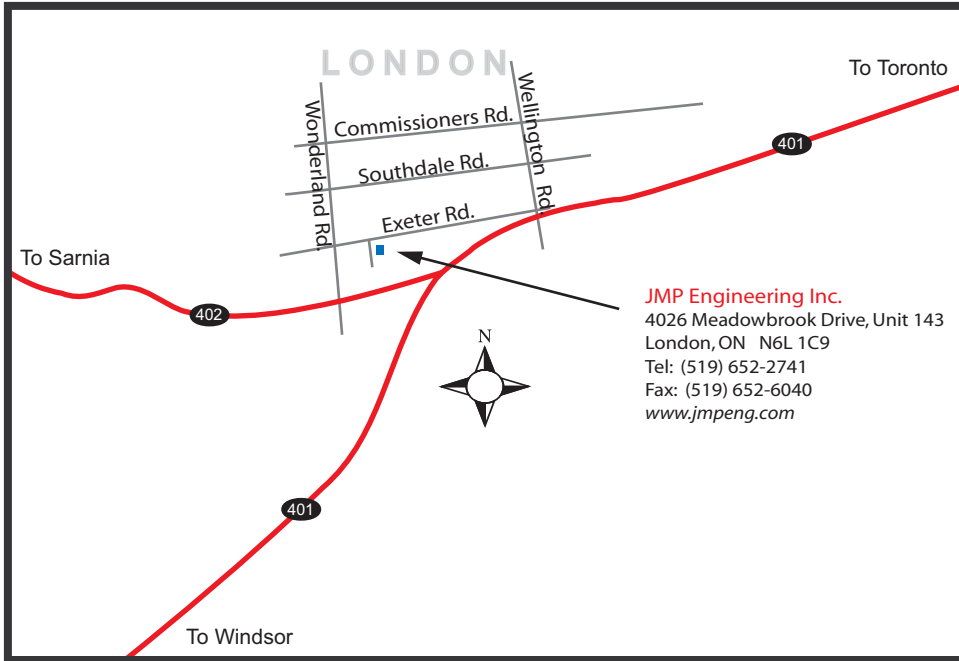

Map to JMP Engineering Inc. - London Branch

Directions from Toronto:

- From Highway 401 westbound
- Exit in London at Exeter Road
- Turn left onto Meadowbrook Drive
- Turn left into second driveway on left
- Unit # 143 is on the left at the end

Directions from Windsor:

- From Highway 401 eastbound
- Exit in London onto Wellington Road north
- Turn left onto Exeter Road
- Turn left onto Meadowbrook Drive
- Turn left into second driveway on left
- Unit # 143 is on the left at the end

Directions from Sarnia:

- From Highway 402 eastbound
- Exit in London onto Wonderland Road north
- Turn right onto Exeter Road
- Turn right onto Meadowbrook Drive
- Turn left into second driveway on left
- Unit #143 is on the left at the end