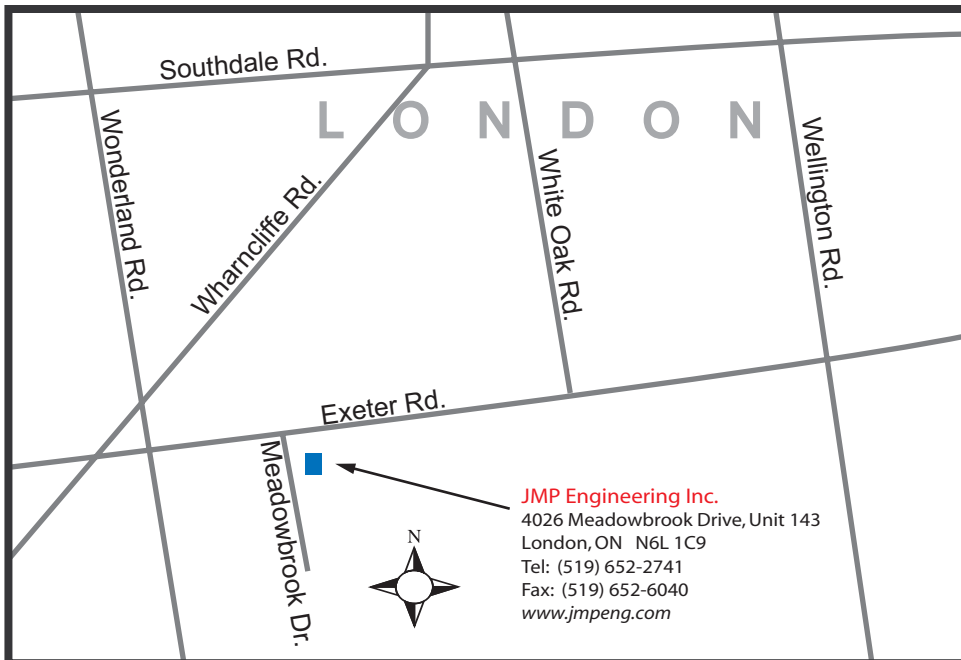

Map to JMP Engineering Inc. - London Branch

Directions from Toronto:

- From Highway 401 westbound
- Exit in London at Exeter Road
- Turn left onto Meadowbrook Drive
- Turn left into second driveway on left
- Unit # 143 is on the left at the end

Directions from Windsor:

- From Highway 401 eastbound
- Exit in London onto Wellington Road north
- Turn left onto Exeter Road
- Turn left onto Meadowbrook Drive
- Turn left into second driveway on left
- Unit # 143 is on the left at the end

Directions from Sarnia:

- From Highway 402 eastbound
- Exit in London onto Wonderland Road north
- Turn right onto Exeter Road
- Turn right onto Meadowbrook Drive
- Turn left into second driveway on left
- Unit #143 is on the left at the end